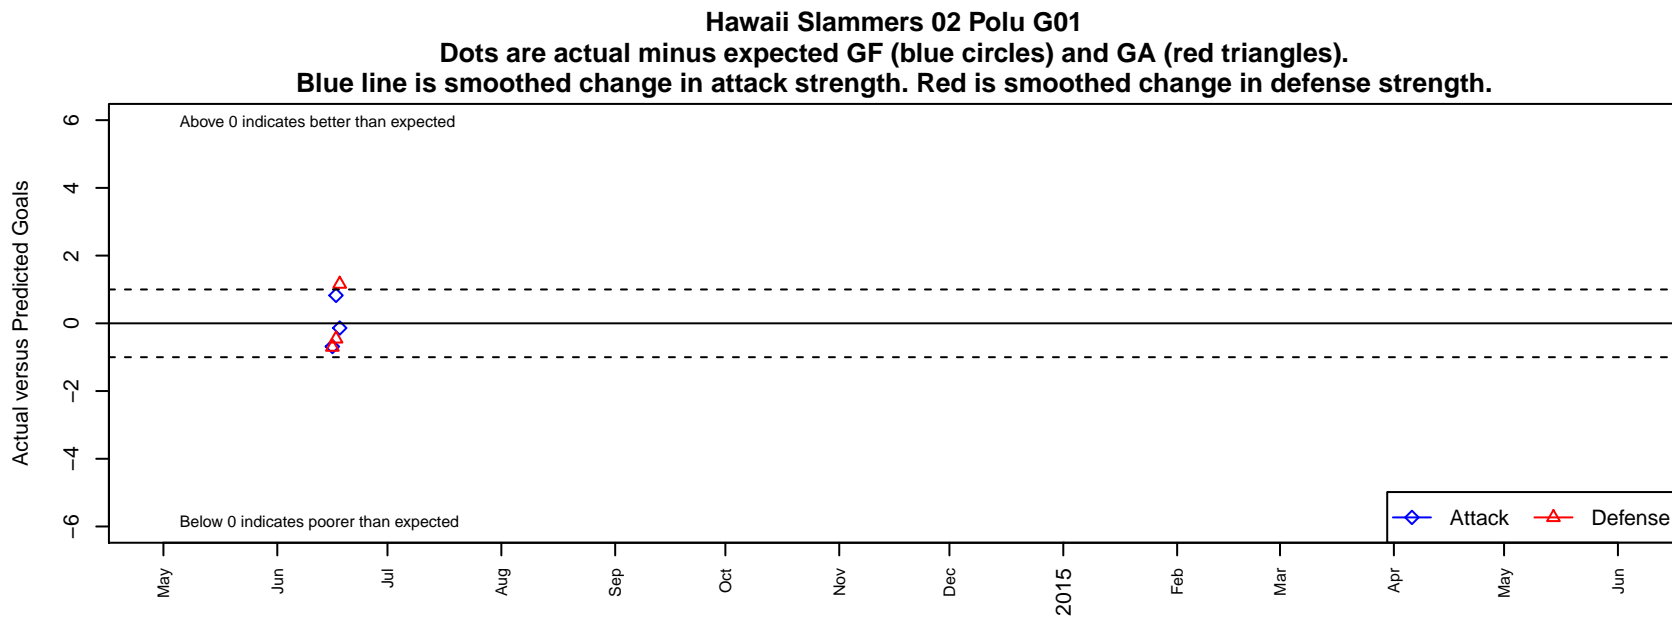

# Hawaii Slammers 02 Polu G01

, HI  
G01 total strength=1324  
attack=9.85 defense=3.84

alt names used:

Venues played:  
2014 Far West Regionals U12

<b>date</b>	<b>home</b>		<b>away</b>		<b>venue</b>	<b>pred.home</b>	<b>pred.away</b>
2014-06-18	Hawaii Slammers 02 Polu G01	2	FC Warriors Blue 02 G01	0	2014 Far West Regionals U12	2.14	1.16
2014-06-17	SC Del Sol Lester G01	3	Hawaii Slammers 02 Polu G01	2	2014 Far West Regionals U12	2.54	1.17
2014-06-16	Hawaii Slammers 02 Polu G01	0	Legends FC G01	4	2014 Far West Regionals U12	0.69	3.30